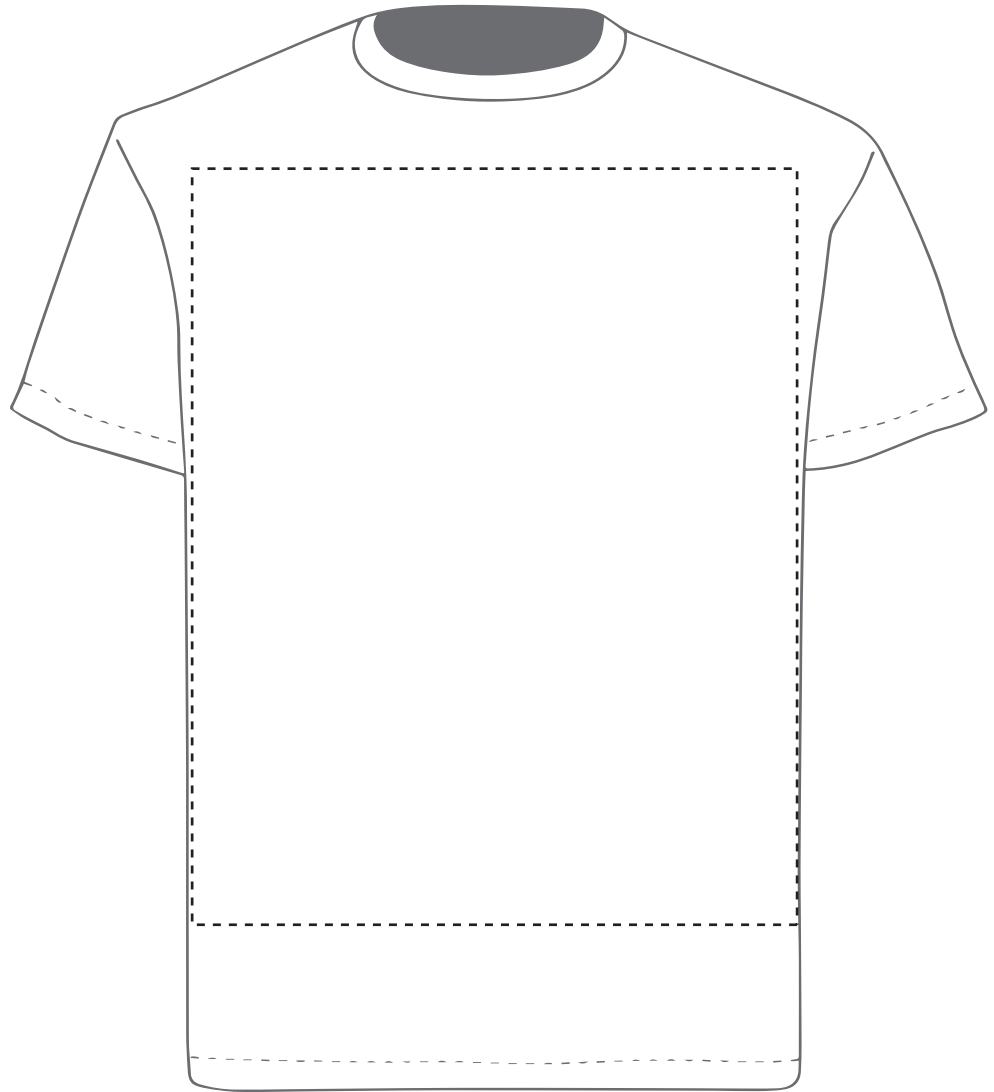

Your Ref:	Quantity:	Product Code: TF0006
Our Ref:	Version: 1	Product Colour:

PRINTING CONCERNS: PRINT MAY DISCOLOUR

PRODUCT INFO: DUE TO THE NATURE OF THE PRODUCT THE PRINT POSITION MAY VARY BY 2 - 3 MM

PANTONE REFERENCE(S)

The dashed line is to demonstrate print area and will not appear on your printed item

 Full colour printing

ARTWORK SCALE 20%

Product Image for visualisation
- colours may vary

To proceed, please approve visual via the online system.